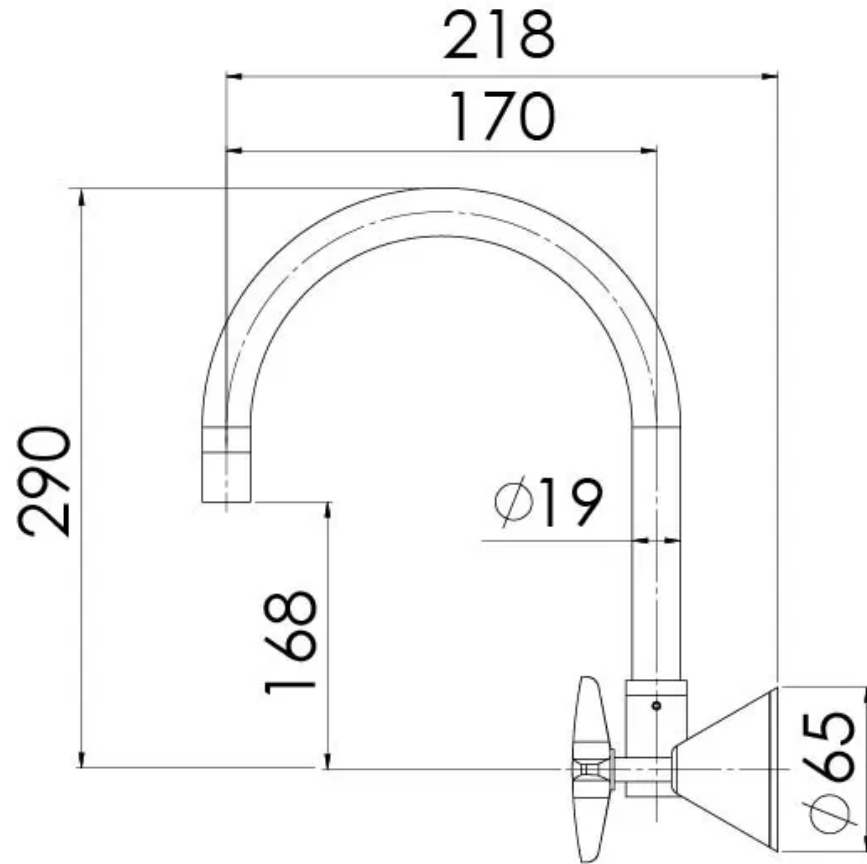

IVY

IVY WALL SINK SET - LEAD FREE

SPECIFICATIONS

AVAILABLE IN

632-00-1
Chrome

INFORMATION

Temperature Rating
1 - 75°C

Pressure Rating
150 - 500kPa

Product complies with the lead free Australian Building Codes Board regulations in 2026

Please visit <https://www.phoenixtapware.com.au/warranty> to view the full warranty

While we aim to ensure the specifications shown are correct at time of printing, Phoenix Tapware reserves the right to make modifications without prior notice. Always use the physical product measurements for mark-ups and roughing-in as the line drawing shown may differ from the actual product over time. All measurements are shown in millimetres. Colours may vary from image shown.